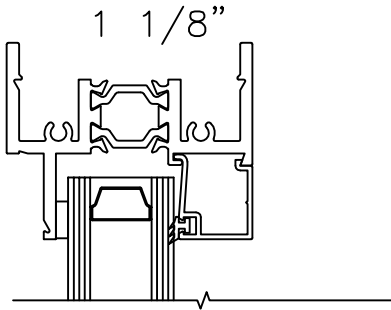

**ALL SEASONS**  
**COMMERCIAL WINDOWS & DOORS**  
 1293 N. Harvey Mitchell Pkwy.  
 Phone: (979) 823-6557  
 Fax: (979) 823-1005

IMPACT:	NO	COMPATIBLE SERIES:	FAMILY:	ELITE	SCALE:	1:2	REVISION:	A	SHEET NUMBER
BLAST:	NO	E2500FF	DESCRIPTION: E2500 PROJECT OUT CROSS SECTIONS						
TDI NO:		E2500COS							
FLORIDA NO:			THIS DRAWING CONTAINS CONFIDENTIAL INFORMATION WHICH IS THE PROPERTY OF ALL SEASONS. RECEIPT OR POSSESSION OF REPRODUCTIONS OF THIS DRAWING OR POSSESSION OF REPRODUCTIONS OF THIS DRAWING DOES NOT CONFER ANY RIGHTS OR LICENSE TO USE INFORMATION CONTAINED HEREIN WITHOUT THE WRITTEN CONSENT OF ALL SEASONS.						
			DRAWN BY:	T.Jobb	DATE DRAWN:	1/27/14	SHEET SIZE:	A	1 OF 3

LIFT OUT SPLIT SASH

**ALL SEASONS**  
**COMMERCIAL WINDOWS & DOORS**  
 1293 N. Harvey Mitchell Pkwy.  
 Phone: (979) 823-6557  
 Fax: (979) 823-1005

IMPACT:	NO	COMPATIBLE SERIES:	FAMILY:	ELITE	SCALE:	1:2	REVISION:	A	SHEET NUMBER
BLAST:	NO	E2500FF	DESCRIPTION: E2500 PROJECT OUT NON-IMPACT GLAZING DETAILS						
TDI NO:		E2500COS							
FLORIDA NO:			THIS DRAWING CONTAINS CONFIDENTIAL INFORMATION WHICH IS THE PROPERTY OF ALL SEASONS. RECEIPT OR POSSESSION OF REPRODUCTIONS OF THIS DRAWING OR POSSESSION OF REPRODUCTIONS OF THIS DRAWING DOES NOT CONFER ANY RIGHTS OR LICENSE TO USE INFORMATION CONTAINED HEREIN WITHOUT THE WRITTEN CONSENT OF ALL SEASONS.						
			DRAWN BY:	T.JOBB	DATE DRAWN:	1/27/14	SHEET SIZE:	A	3 OF 3