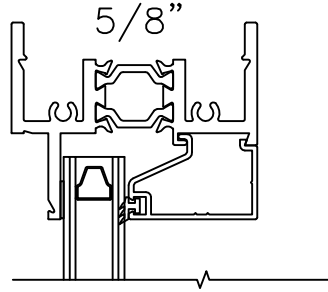

**ALL SEASONS**  
**COMMERCIAL WINDOWS & DOORS**  
 1293 N. Harvey Mitchell Pkwy.  
 Phone: (979) 823-6557  
 Fax: (979) 823-1005

IMPACT:	NO	COMPATIBLE SERIES:	FAMILY:	ELITE	SCALE:	1:2	REVISION:	A	SHEET NUMBER
BLAST:	NO	E2500FF	DESCRIPTION: E2500 PROJECT OUT CROSS SECTIONS						
TDI NO:		E2500COS							
FLORIDA NO:			THIS DRAWING CONTAINS CONFIDENTIAL INFORMATION WHICH IS THE PROPERTY OF ALL SEASONS. RECEIPT OR POSSESSION OF REPRODUCTIONS OF THIS DRAWING OR POSSESSION OF REPRODUCTIONS OF THIS DRAWING DOES NOT CONFER ANY RIGHTS OR LICENSE TO USE INFORMATION CONTAINED HEREIN WITHOUT THE WRITTEN CONSENT OF ALL SEASONS.						
			DRAWN BY:	T.Jobb	DATE DRAWN:	1/27/14	SHEET SIZE:	A	1 OF 3

LIFT OUT SPLIT SASH

**ALL SEASONS**  
**COMMERCIAL WINDOWS & DOORS**  
 1293 N. Harvey Mitchell Pkwy.  
 Phone: (979) 823-6557  
 Fax: (979) 823-1005

IMPACT:	NO	COMPATIBLE SERIES:	FAMILY:	ELITE	SCALE:	1:2	REVISION:	A	SHEET NUMBER
BLAST:	NO	E2500FF	DESCRIPTION: E2500 PROJECT OUT NON-IMPACT GLAZING DETAILS						
TDI NO:		E2500COS							
FLORIDA NO:			THIS DRAWING CONTAINS CONFIDENTIAL INFORMATION WHICH IS THE PROPERTY OF ALL SEASONS. RECEIPT OR POSSESSION OF REPRODUCTIONS OF THIS DRAWING OR POSSESSION OF REPRODUCTIONS OF THIS DRAWING DOES NOT CONFER ANY RIGHTS OR LICENSE TO USE INFORMATION CONTAINED HEREIN WITHOUT THE WRITTEN CONSENT OF ALL SEASONS.						
			DRAWN BY:	T.JOBB	DATE DRAWN:	1/27/14	SHEET SIZE:	A	3 OF 3