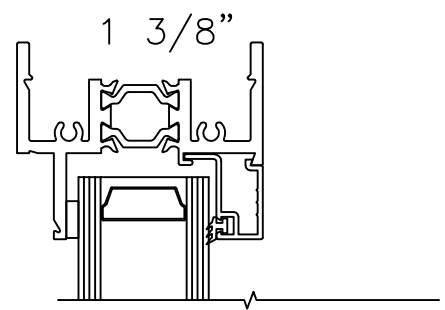

**ALL SEASONS**  
**COMMERCIAL WINDOWS & DOORS**  
 1293 N. Harvey Mitchell Pkwy.  
 Phone: (979) 823-6557  
 Fax: (979) 823-1005

IMPACT:	NO	COMPATIBLE SERIES:	FAMILY:	ELITE	SCALE:	1:2	REVISION:	A	SHEET NUMBER
BLAST:	NO	E2500FF	DESCRIPTION: E2500 PROJECT OUT CROSS SECTIONS						
TDI NO:		E2500COS							
FLORIDA NO:			THIS DRAWING CONTAINS CONFIDENTIAL INFORMATION WHICH IS THE PROPERTY OF ALL SEASONS. RECEIPT OR POSSESSION OF REPRODUCTIONS OF THIS DRAWING OR POSSESSION OF REPRODUCTIONS OF THIS DRAWING DOES NOT CONFER ANY RIGHTS OR LICENSE TO USE INFORMATION CONTAINED HEREIN WITHOUT THE WRITTEN CONSENT OF ALL SEASONS.						
			DRAWN BY:	T.Jobb	DATE DRAWN:	1/27/14	SHEET SIZE:	A	1 OF 3

LIFT OUT SPLIT SASH

**ALL SEASONS**  
**COMMERCIAL WINDOWS & DOORS**  
 1293 N. Harvey Mitchell Pkwy.  
 Phone: (979) 823-6557  
 Fax: (979) 823-1005

IMPACT:	NO	COMPATIBLE SERIES:	FAMILY:	ELITE	SCALE:	1:2	REVISION:	A	SHEET NUMBER
BLAST:	NO	E2500FF	DESCRIPTION: E2500 PROJECT OUT NON-IMPACT GLAZING DETAILS						
TDI NO:		E2500COS							
FLORIDA NO:			THIS DRAWING CONTAINS CONFIDENTIAL INFORMATION WHICH IS THE PROPERTY OF ALL SEASONS. RECEIPT OR POSSESSION OF REPRODUCTIONS OF THIS DRAWING OR POSSESSION OF REPRODUCTIONS OF THIS DRAWING DOES NOT CONFER ANY RIGHTS OR LICENSE TO USE INFORMATION CONTAINED HEREIN WITHOUT THE WRITTEN CONSENT OF ALL SEASONS.						
			DRAWN BY:	T.JOBB	DATE DRAWN:	1/27/14	SHEET SIZE:	A	3 OF 3