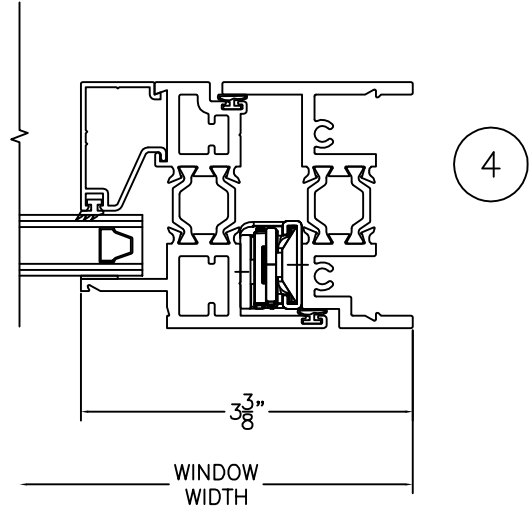

**CURLES NECK DAIRY BUILDING - RICHMOND**

**TYPICAL REPLACEMENT WINDOW**

**NOTE:  
- INTERIOR & EXTERIOR FINISH TO BE CLEAR ANODIZED ALUMINUM**

OPTIONAL TRUE MUNTIN, VERTICAL OR HORIZONTAL (HOR. SHOWN)

OPTIONAL IMPOST, VERTICAL OR HORIZONTAL (HOR. SHOWN)