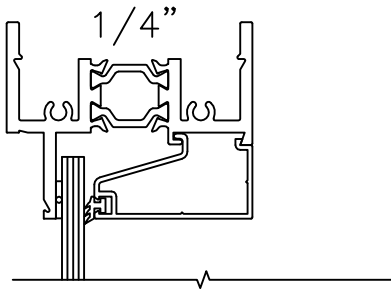

**CURLES NECK DAIRY BUILDING - RICHMOND**

**TYPICAL REPLACEMENT WINDOW**

**NOTE:  
- INTERIOR & EXTERIOR FINISH TO BE CLEAR ANODIZED ALUMINUM**

OPTIONAL TRUE MUNTIN, VERTICAL OR HORIZONTAL (HOR. SHOWN)

OPTIONAL IMPOST, VERTICAL OR HORIZONTAL (HOR. SHOWN)

**ALL SEASONS**  
**COMMERCIAL WINDOWS & DOORS**  
 1293 N. Harvey Mitchell Pkwy.  
 Phone: (979) 823-6557  
 Fax: (979) 823-1005

IMPACT:	NO	COMPATIBLE SERIES:	FAMILY:	ELITE	SCALE:	1:2	REVISION:	A	SHEET NUMBER
BLAST:	NO	E2500FF	DESCRIPTION: E2500 PROJECT OUT CROSS SECTIONS						
TDI NO:		E2500COS							
FLORIDA NO:			THIS DRAWING CONTAINS CONFIDENTIAL INFORMATION WHICH IS THE PROPERTY OF ALL SEASONS. RECEIPT OR POSSESSION OF REPRODUCTIONS OF THIS DRAWING OR POSSESSION OF REPRODUCTIONS OF THIS DRAWING DOES NOT CONFER ANY RIGHTS OR LICENSE TO USE INFORMATION CONTAINED HEREIN WITHOUT THE WRITTEN CONSENT OF ALL SEASONS.						
			DRAWN BY:	T.Jobb	DATE DRAWN:	1/27/14	SHEET SIZE:	A	1 OF 3

LIFT OUT SPLIT SASH

**ALL SEASONS**  
**COMMERCIAL WINDOWS & DOORS**  
 1293 N. Harvey Mitchell Pkwy.  
 Phone: (979) 823-6557  
 Fax: (979) 823-1005

IMPACT:	NO	COMPATIBLE SERIES:	FAMILY:	ELITE	SCALE:	1:2	REVISION:	A	SHEET NUMBER
BLAST:	NO	E2500FF	DESCRIPTION: E2500 PROJECT OUT NON-IMPACT GLAZING DETAILS						
TDI NO:		E2500COS							
FLORIDA NO:			THIS DRAWING CONTAINS CONFIDENTIAL INFORMATION WHICH IS THE PROPERTY OF ALL SEASONS. RECEIPT OR POSSESSION OF REPRODUCTIONS OF THIS DRAWING OR POSSESSION OF REPRODUCTIONS OF THIS DRAWING DOES NOT CONFER ANY RIGHTS OR LICENSE TO USE INFORMATION CONTAINED HEREIN WITHOUT THE WRITTEN CONSENT OF ALL SEASONS.						
			DRAWN BY:	T.JOBB	DATE DRAWN:	1/27/14	SHEET SIZE:	A	3 OF 3