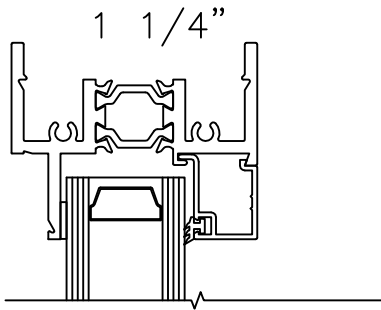

**ALL SEASONS**  
**COMMERCIAL WINDOWS & DOORS**  
 1293 N. Harvey Mitchell Pkwy.  
 Phone: (979) 823-6557  
 Fax: (979) 823-1005

IMPACT:	NO	COMPATIBLE SERIES:	FAMILY:	ELITE	SCALE:	1:2	REVISION:	A	SHEET NUMBER
BLAST:	NO	E2500FF	DESCRIPTION: E2500 PROJECT OUT CROSS SECTIONS						
TDI NO:		E2500COS							
FLORIDA NO:			THIS DRAWING CONTAINS CONFIDENTIAL INFORMATION WHICH IS THE PROPERTY OF ALL SEASONS. RECEIPT OR POSSESSION OF REPRODUCTIONS OF THIS DRAWING OR POSSESSION OF REPRODUCTIONS OF THIS DRAWING DOES NOT CONFER ANY RIGHTS OR LICENSE TO USE INFORMATION CONTAINED HEREIN WITHOUT THE WRITTEN CONSENT OF ALL SEASONS.						
			DRAWN BY:	T.Jobb	DATE DRAWN:	1/27/14	SHEET SIZE:	A	1 OF 3

LIFT OUT SPLIT SASH

**ALL SEASONS**  
**COMMERCIAL WINDOWS & DOORS**  
 1293 N. Harvey Mitchell Pkwy.  
 Phone: (979) 823-6557  
 Fax: (979) 823-1005

IMPACT:	NO	COMPATIBLE SERIES:	FAMILY:	ELITE	SCALE:	1:2	REVISION:	A	SHEET NUMBER
BLAST:	NO	E2500FF	DESCRIPTION: E2500 PROJECT OUT NON-IMPACT GLAZING DETAILS						
TDI NO:		E2500COS							
FLORIDA NO:			THIS DRAWING CONTAINS CONFIDENTIAL INFORMATION WHICH IS THE PROPERTY OF ALL SEASONS. RECEIPT OR POSSESSION OF REPRODUCTIONS OF THIS DRAWING OR POSSESSION OF REPRODUCTIONS OF THIS DRAWING DOES NOT CONFER ANY RIGHTS OR LICENSE TO USE INFORMATION CONTAINED HEREIN WITHOUT THE WRITTEN CONSENT OF ALL SEASONS.						
			DRAWN BY:	T.JOBB	DATE DRAWN:	1/27/14	SHEET SIZE:	A	3 OF 3