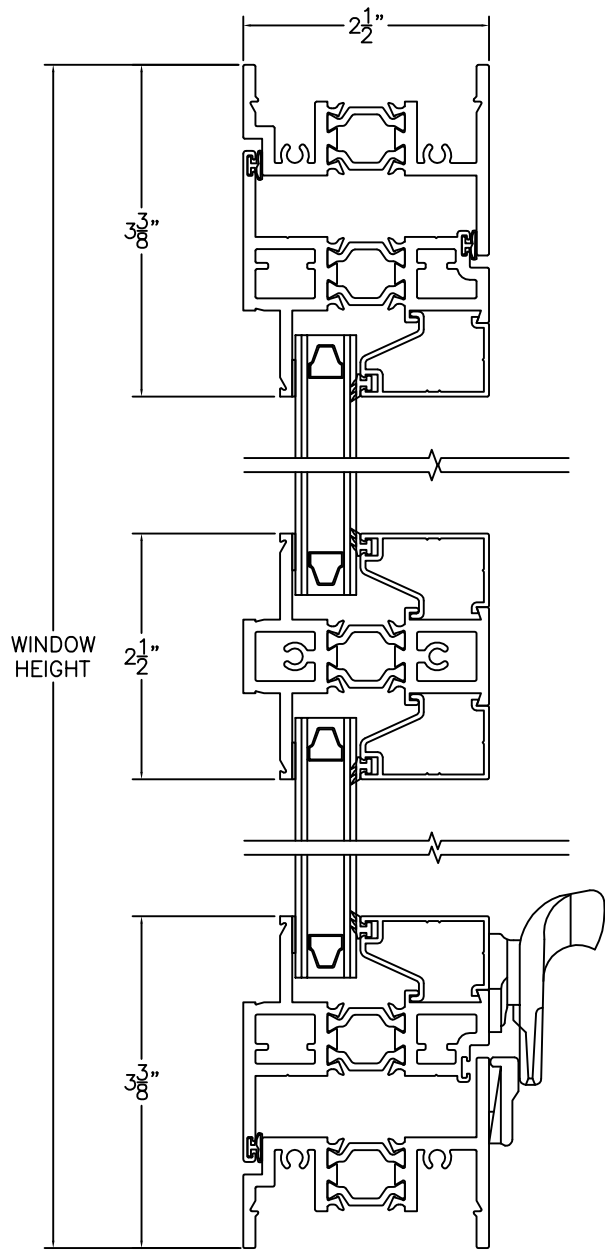

**CURLES NECK DAIRY BUILDING - RICHMOND**

**TYPICAL REPLACEMENT WINDOW**

**NOTE:  
- INTERIOR & EXTERIOR FINISH TO BE CLEAR ANODIZED ALUMINUM**

OPTIONAL TRUE MUNTIN, VERTICAL OR HORIZONTAL (HOR. SHOWN)

OPTIONAL IMPOST, VERTICAL OR HORIZONTAL (HOR. SHOWN)

**ALL SEASONS**  
**COMMERCIAL WINDOWS & DOORS**  
 1293 N. Harvey Mitchell Pkwy.  
 Phone: (979) 823-6557  
 Fax: (979) 823-1005

IMPACT:	NO	COMPATIBLE SERIES:	FAMILY:	ELITE	SCALE:	1:2	REVISION:	A	SHEET NUMBER
BLAST:	NO	E2500FF	DESCRIPTION: E2500 PROJECT OUT CROSS SECTIONS						
TDI NO:		E2500COS							
FLORIDA NO:			THIS DRAWING CONTAINS CONFIDENTIAL INFORMATION WHICH IS THE PROPERTY OF ALL SEASONS. RECEIPT OR POSSESSION OF REPRODUCTIONS OF THIS DRAWING OR POSSESSION OF REPRODUCTIONS OF THIS DRAWING DOES NOT CONFER ANY RIGHTS OR LICENSE TO USE INFORMATION CONTAINED HEREIN WITHOUT THE WRITTEN CONSENT OF ALL SEASONS.						
			DRAWN BY:	T.Jobb	DATE DRAWN:	1/27/14	SHEET SIZE:	A	1 OF 3

LIFT OUT SPLIT SASH

**ALL SEASONS**  
**COMMERCIAL WINDOWS & DOORS**  
 1293 N. Harvey Mitchell Pkwy.  
 Phone: (979) 823-6557  
 Fax: (979) 823-1005

IMPACT:	NO	COMPATIBLE SERIES:	FAMILY:	ELITE	SCALE:	1:2	REVISION:	A	SHEET NUMBER
BLAST:	NO	E2500FF	DESCRIPTION: E2500 PROJECT OUT NON-IMPACT GLAZING DETAILS						
TDI NO:		E2500COS							
FLORIDA NO:			THIS DRAWING CONTAINS CONFIDENTIAL INFORMATION WHICH IS THE PROPERTY OF ALL SEASONS. RECEIPT OR POSSESSION OF REPRODUCTIONS OF THIS DRAWING OR POSSESSION OF REPRODUCTIONS OF THIS DRAWING DOES NOT CONFER ANY RIGHTS OR LICENSE TO USE INFORMATION CONTAINED HEREIN WITHOUT THE WRITTEN CONSENT OF ALL SEASONS.						
			DRAWN BY:	T.JOBB	DATE DRAWN:	1/27/14	SHEET SIZE:	A	3 OF 3