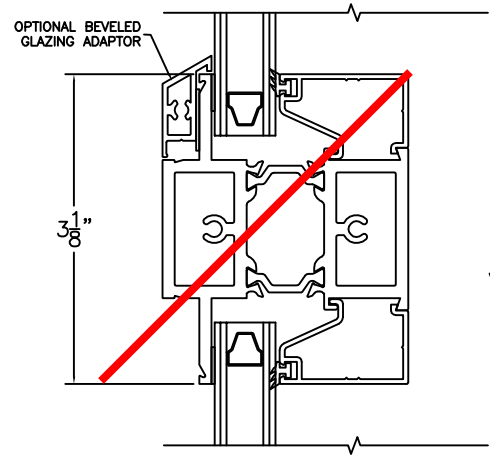

**CURLES NECK DAIRY BUILDING - RICHMOND**

**TYPICAL REPLACEMENT WINDOW**

**NOTE:  
- INTERIOR & EXTERIOR FINISH TO BE CLEAR ANODIZED ALUMINUM**

OPTIONAL TRUE MUNTIN, VERTICAL OR HORIZONTAL (HOR. SHOWN)

OPTIONAL IMPOST, VERTICAL OR HORIZONTAL (HOR. SHOWN)