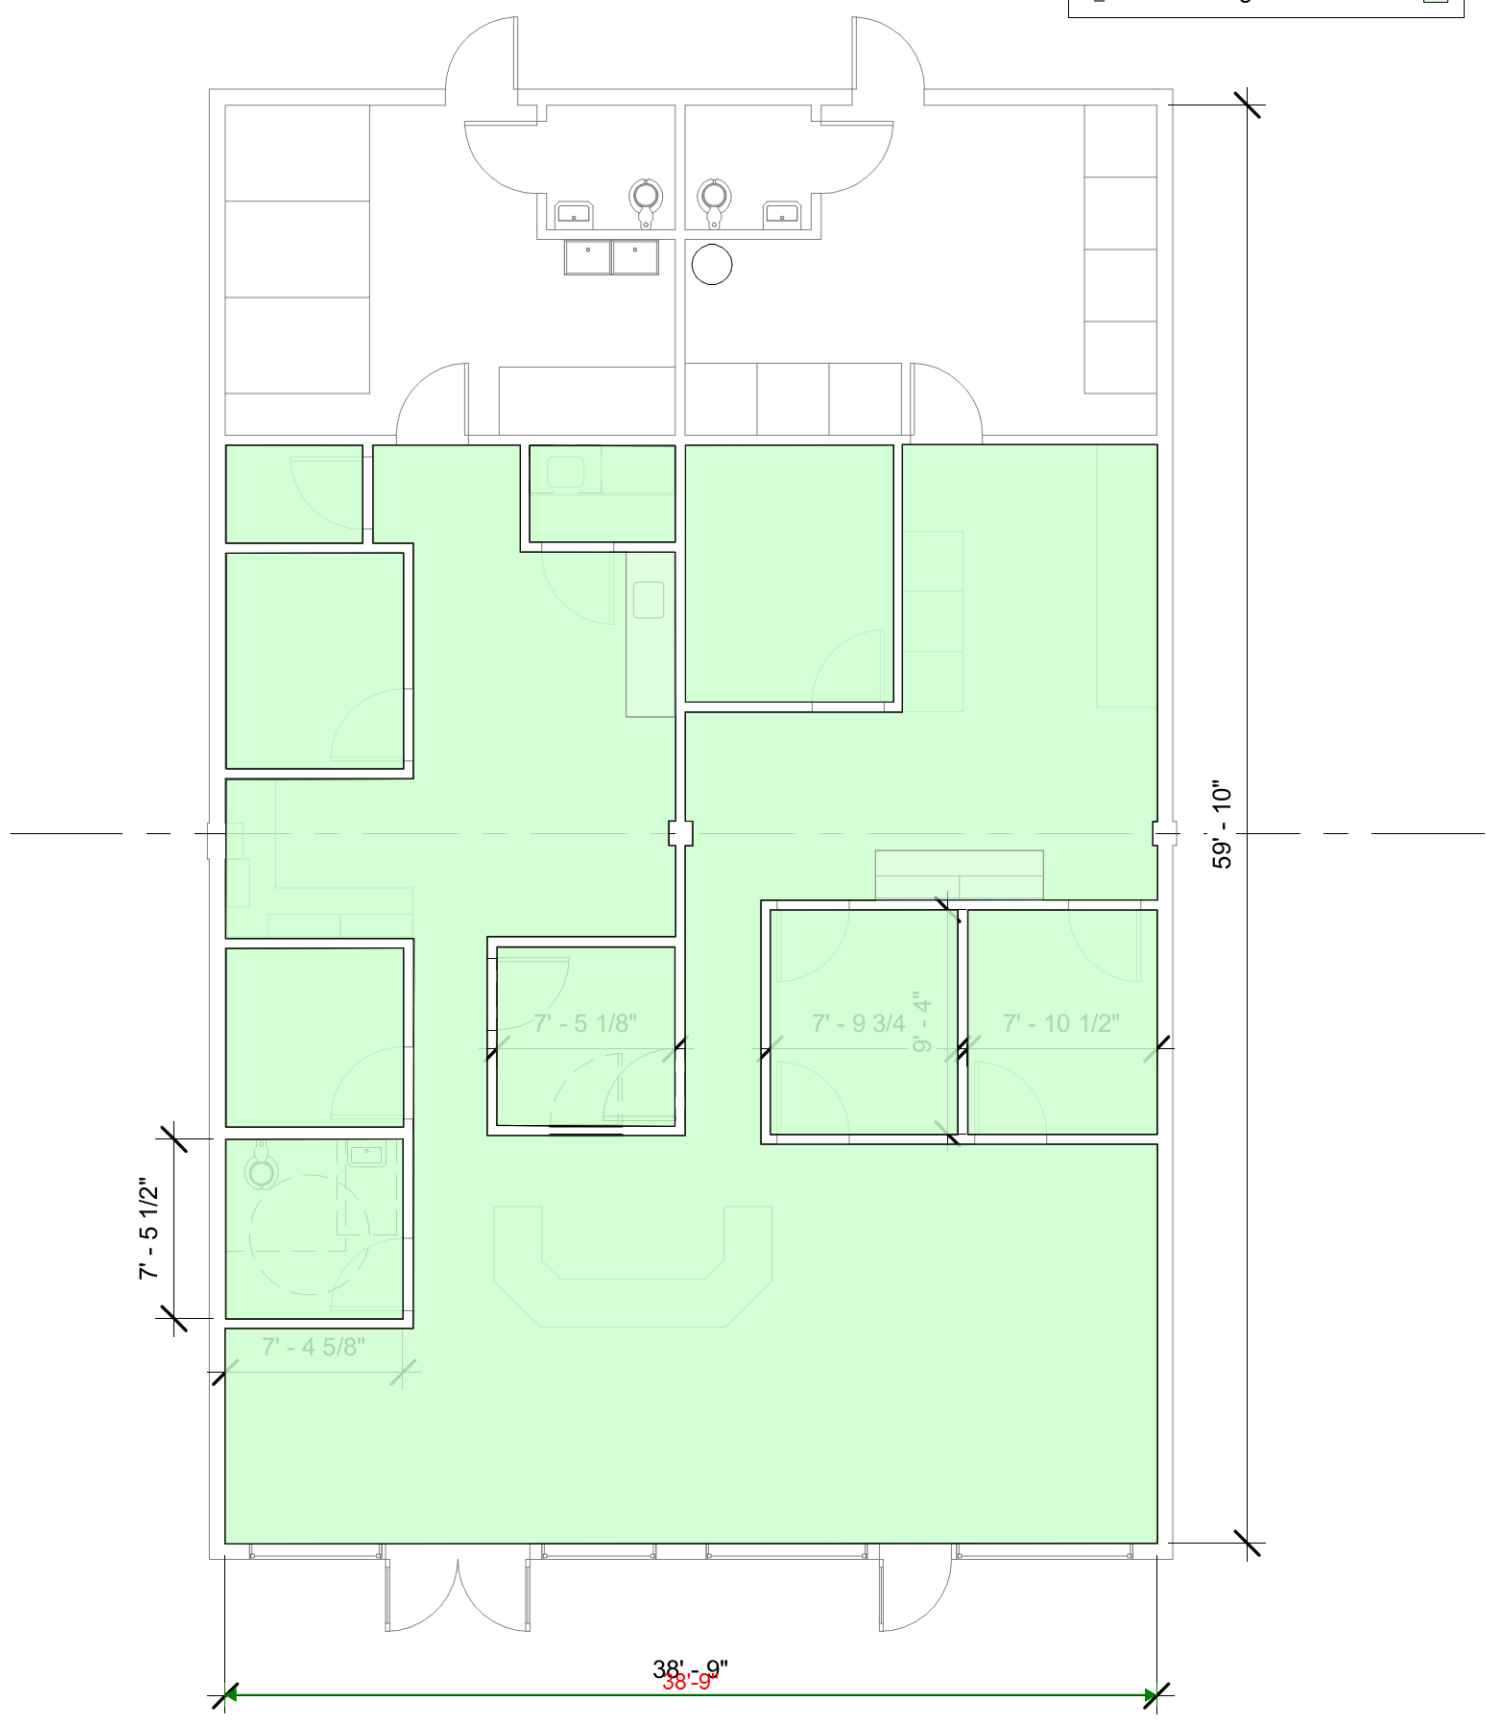

	DEMO Display Casework	24.7 FT	
	DEMO Benches	36.7 FT	
	DEMO Countertop	35.4 FT	
	DEMO Casework	34.3 FT	
	DEMO Interior Door	1.0 EA	
	DEMO Interior Partitions	10.4 FT	
	DEMO Sink	2.0 EA	

1 Floor Plan
1/8" = 1'-0"

DEMO Vinyl Base	643.3 FT	
Strip Concrete	460.6 SQ FT	
DEMO Broadloom Carpet	54.9 SQ FT	
DEMO VCT	54.7 SQ FT	
DEMO Sheet Vinyl	1,560.2 SQ FT	

1 Floor Plan
1/8" = 1'-0"

-  NEW Interior Partition - To G... 10.4 FT
-  NEW Interior Door & Frame 2.0 EA
-  NEW Casework (Upper & L... 28.2 FT
-  NEW Countertop 16.2 FT
-  NEW Transaction Top 19.3 FT
-  NEW Toilet 1.0 EA
-  NEW Sink 2.0 EA

1 Floor Plan
1/8" = 1'-0"

 PAINT Walls	755.3 FT
 Paint Interior Door & Frame	21.0 EA

1 Floor Plan
1/8" = 1'-0"

	NEW Vinyl Base	774.6 FT	
	NEW VCT	54.7 SQ FT	
	NEW Broadloom Carpet	6.1 SQ YD	
	NEW Sheet Vinyl	1,560.1 SQ FT	
	New Epoxy Paint on Con...	460.6 SQ FT	

1 Floor Plan
1/8" = 1'-0"

NEW Ceiling Tile 3,337.0 SQ FT

1 Floor Plan
1/8" = 1'-0"