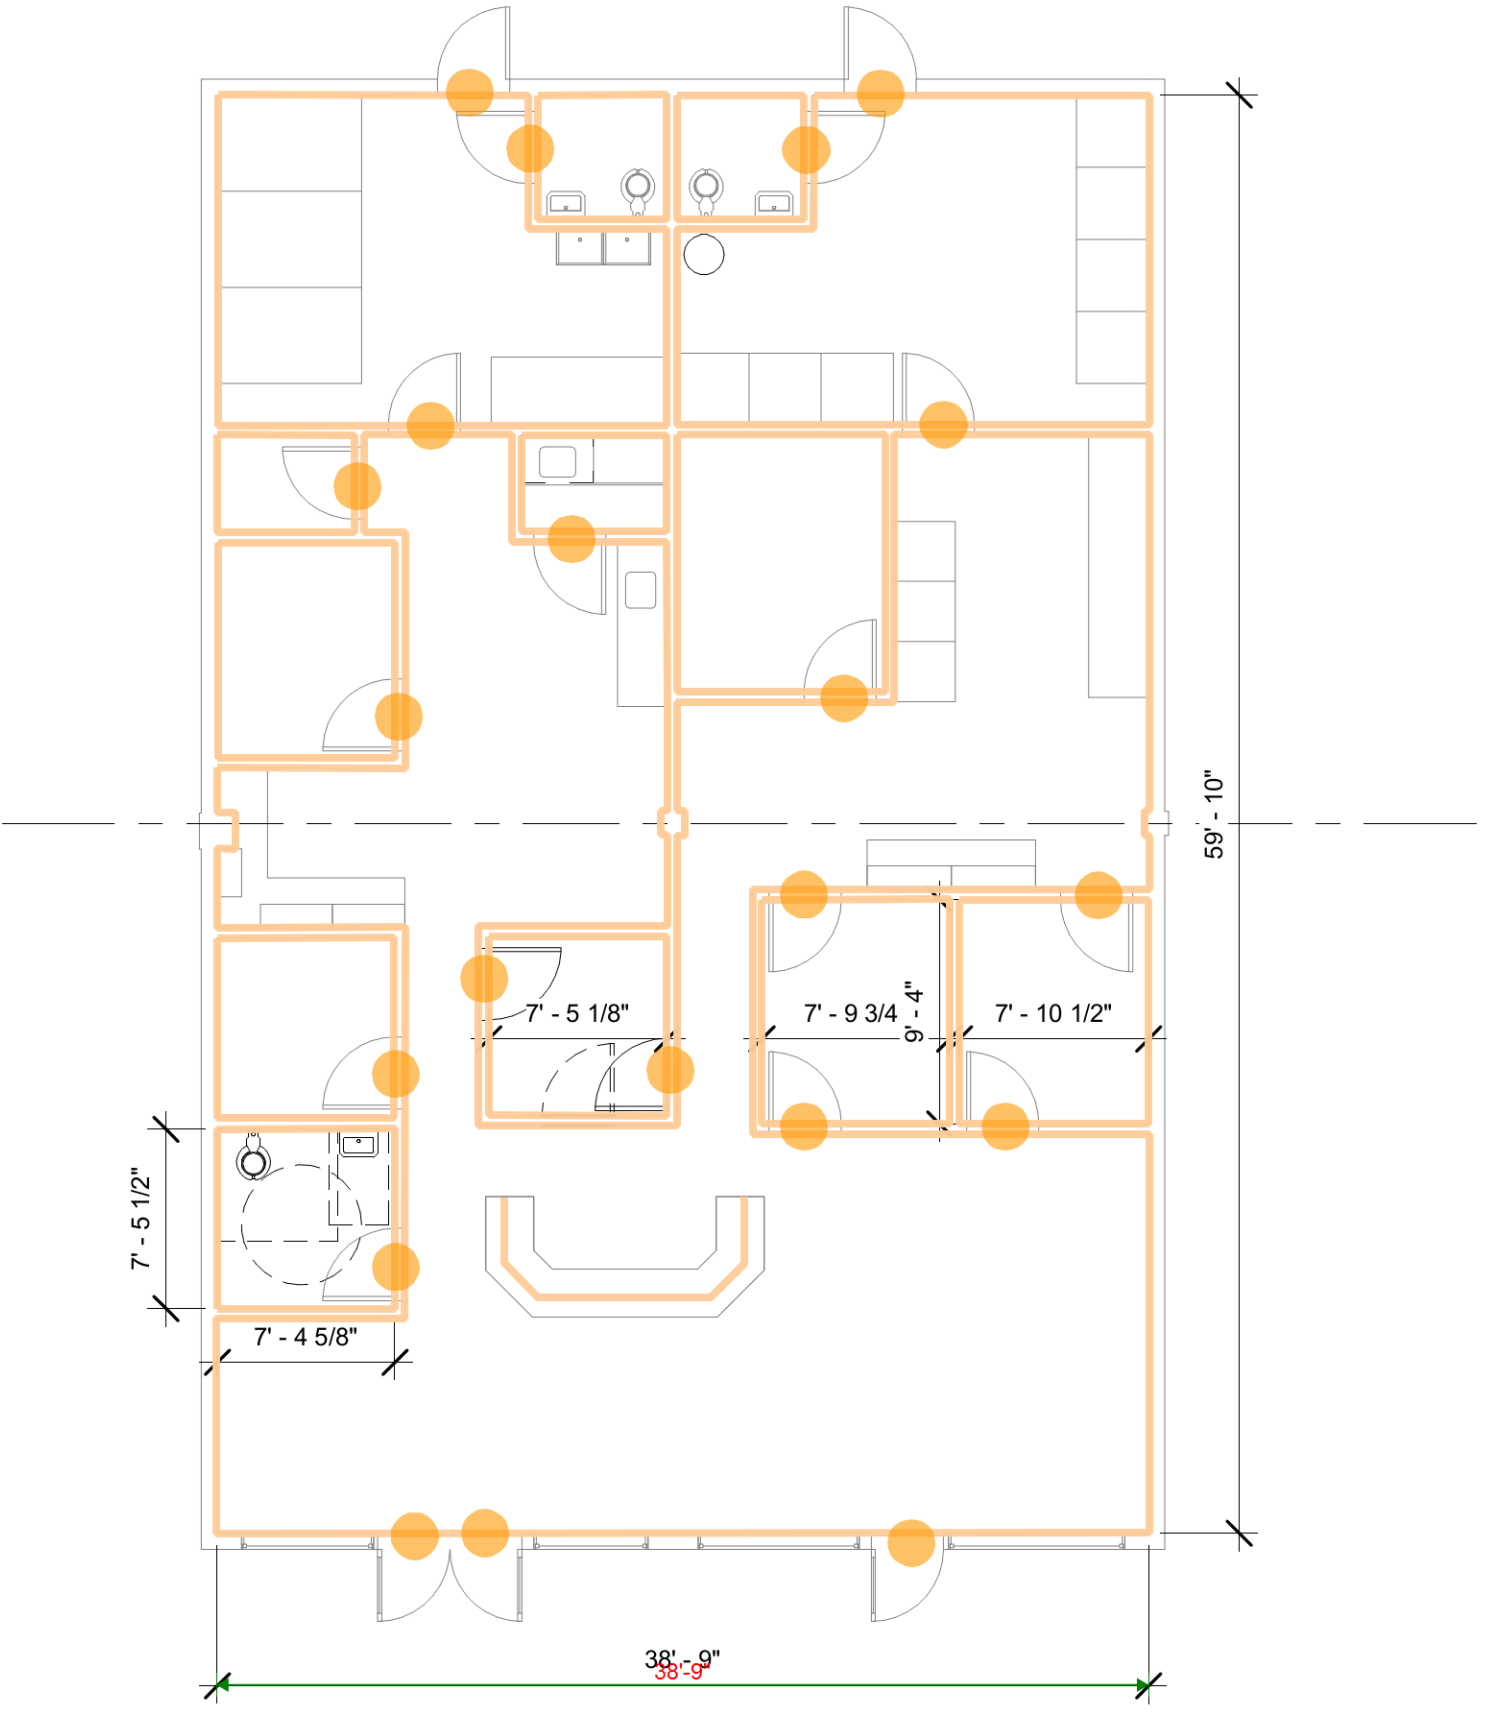

	DEMO Display Casework	24.7 FT	
	DEMO Benches	36.7 FT	
	DEMO Countertop	35.4 FT	
	DEMO Casework	34.3 FT	
	DEMO Interior Door	1.0 EA	
	DEMO Interior Partitions	10.4 FT	
	DEMO Sink	2.0 EA	

1 Floor Plan
1/8" = 1'-0"

DEMO Vinyl Base	643.3 FT	
Strip Concrete	460.6 SQ FT	
DEMO Broadloom Carpet	54.9 SQ FT	
DEMO VCT	54.7 SQ FT	
DEMO Sheet Vinyl	1,560.2 SQ FT	

1 Floor Plan
1/8" = 1'-0"

-  NEW Interior Partition - To G... 10.4 FT
-  NEW Interior Door & Frame 2.0 EA
-  NEW Casework (Upper & L... 28.2 FT
-  NEW Countertop 16.2 FT
-  NEW Transaction Top 19.3 FT
-  NEW Toilet 1.0 EA
-  NEW Sink 2.0 EA

1 Floor Plan
1/8" = 1'-0"

 PAINT Walls	755.3 FT
 Paint Interior Door & Frame	21.0 EA

1 Floor Plan
1/8" = 1'-0"

	NEW Vinyl Base	774.6 FT	
	NEW VCT	54.7 SQ FT	
	NEW Broadloom Carpet	6.1 SQ YD	
	NEW Sheet Vinyl	1,560.1 SQ FT	
	New Epoxy Paint on Con...	460.6 SQ FT	

1 Floor Plan
1/8" = 1'-0"

NEW Ceiling Tile 3,337.0 SQ FT

1 Floor Plan
1/8" = 1'-0"