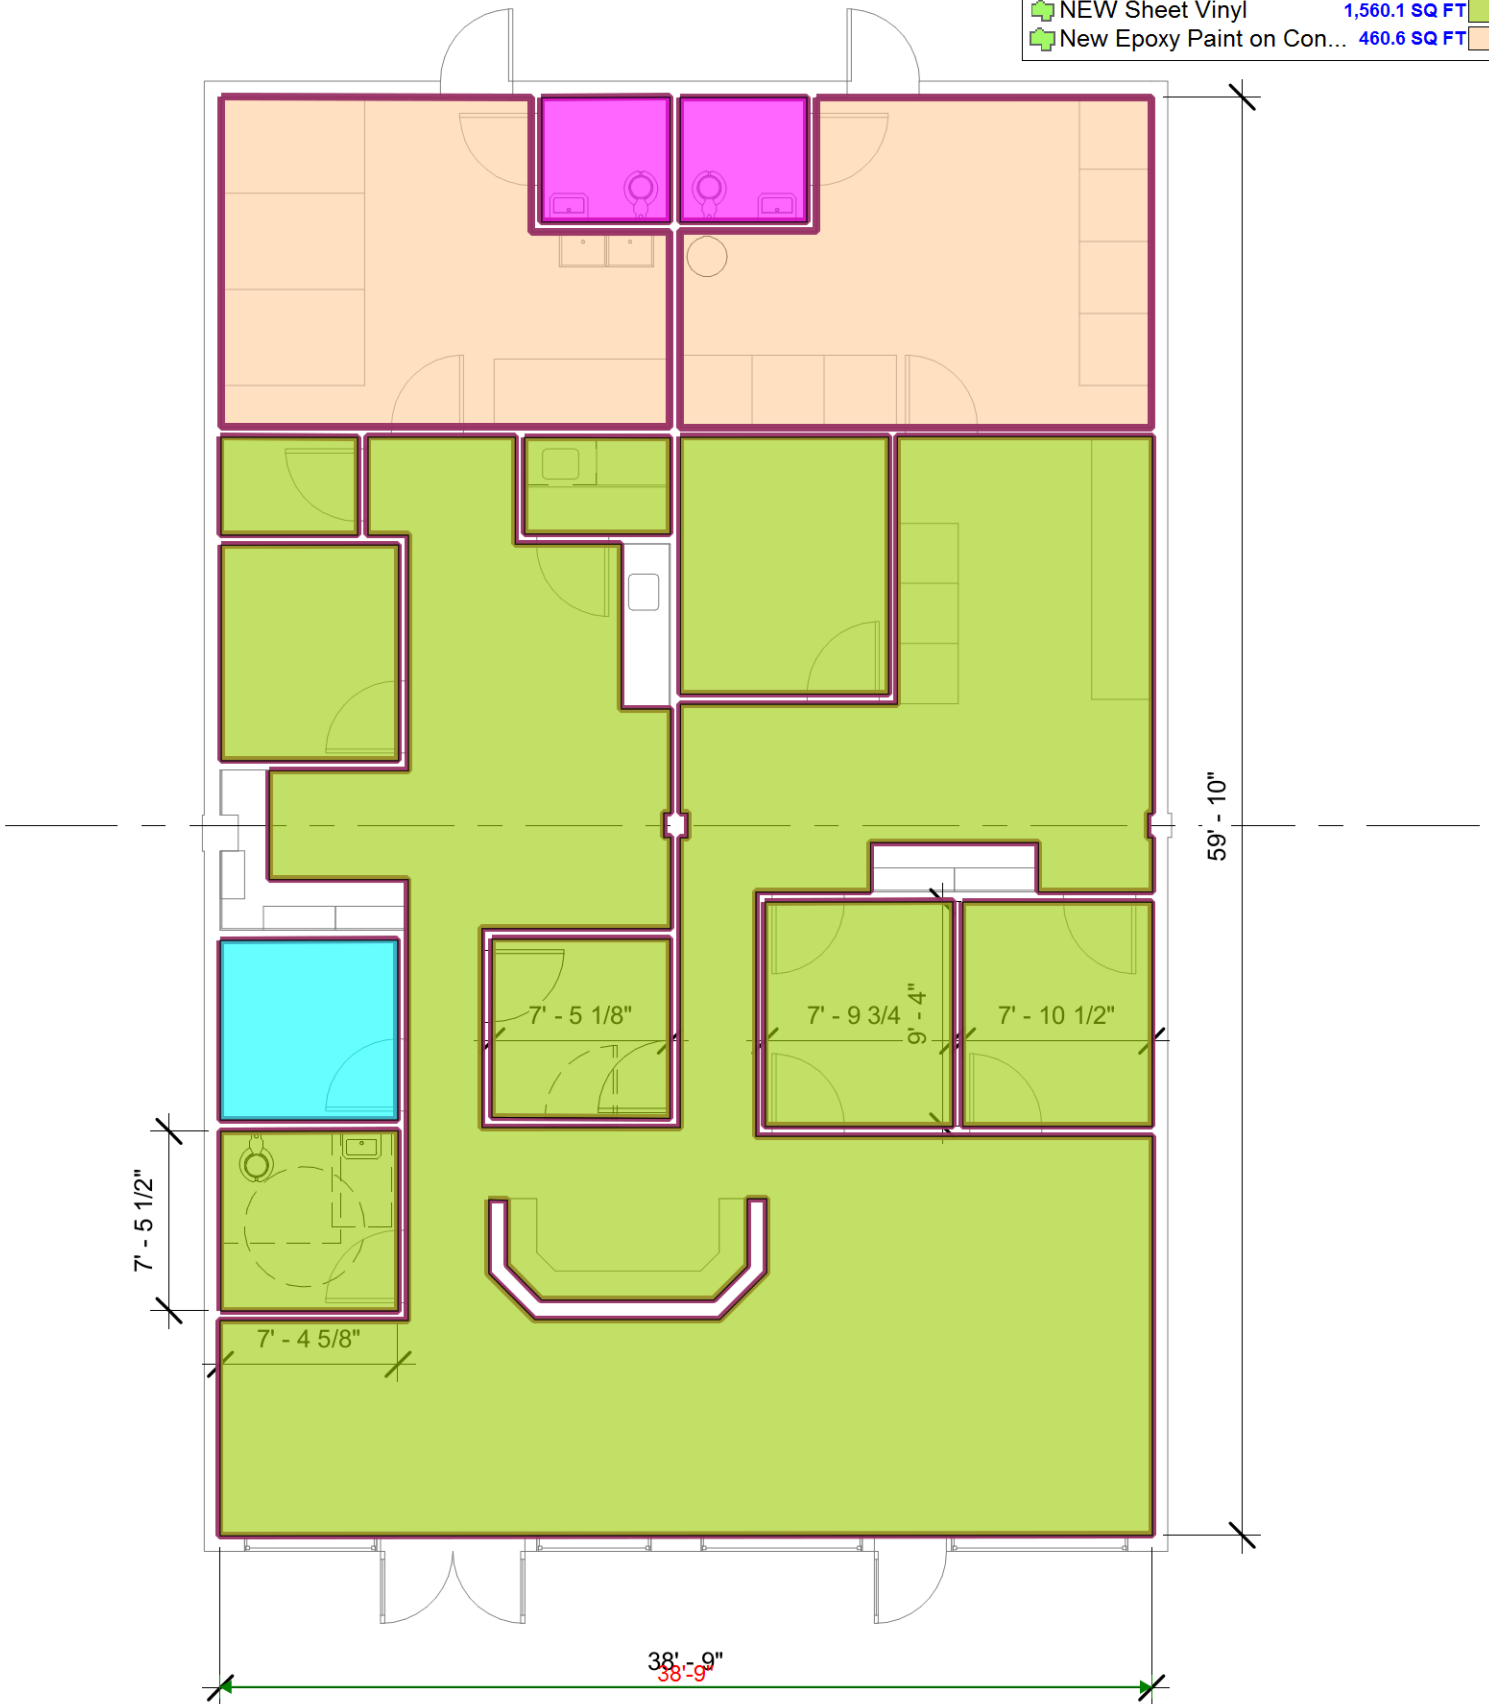

	DEMO Display Casework	24.7 FT	
	DEMO Benches	36.7 FT	
	DEMO Countertop	35.4 FT	
	DEMO Casework	34.3 FT	
	DEMO Interior Door	1.0 EA	
	DEMO Interior Partitions	10.4 FT	
	DEMO Sink	2.0 EA	

1 Floor Plan
1/8" = 1'-0"

DEMO Vinyl Base	643.3 FT	
Strip Concrete	460.6 SQ FT	
DEMO Broadloom Carpet	54.9 SQ FT	
DEMO VCT	54.7 SQ FT	
DEMO Sheet Vinyl	1,560.2 SQ FT	

1 Floor Plan
1/8" = 1'-0"

-  NEW Interior Partition - To G... 10.4 FT
-  NEW Interior Door & Frame 2.0 EA
-  NEW Casework (Upper & L... 28.2 FT
-  NEW Countertop 16.2 FT
-  NEW Transaction Top 19.3 FT
-  NEW Toilet 1.0 EA
-  NEW Sink 2.0 EA

1 Floor Plan
1/8" = 1'-0"

 PAINT Walls	755.3 FT
 Paint Interior Door & Frame	21.0 EA

1 Floor Plan
1/8" = 1'-0"

	NEW Vinyl Base	774.6 FT	
	NEW VCT	54.7 SQ FT	
	NEW Broadloom Carpet	6.1 SQ YD	
	NEW Sheet Vinyl	1,560.1 SQ FT	
	New Epoxy Paint on Con...	460.6 SQ FT	

1 Floor Plan
1/8" = 1'-0"

NEW Ceiling Tile 3,337.0 SQ FT

1 Floor Plan
1/8" = 1'-0"