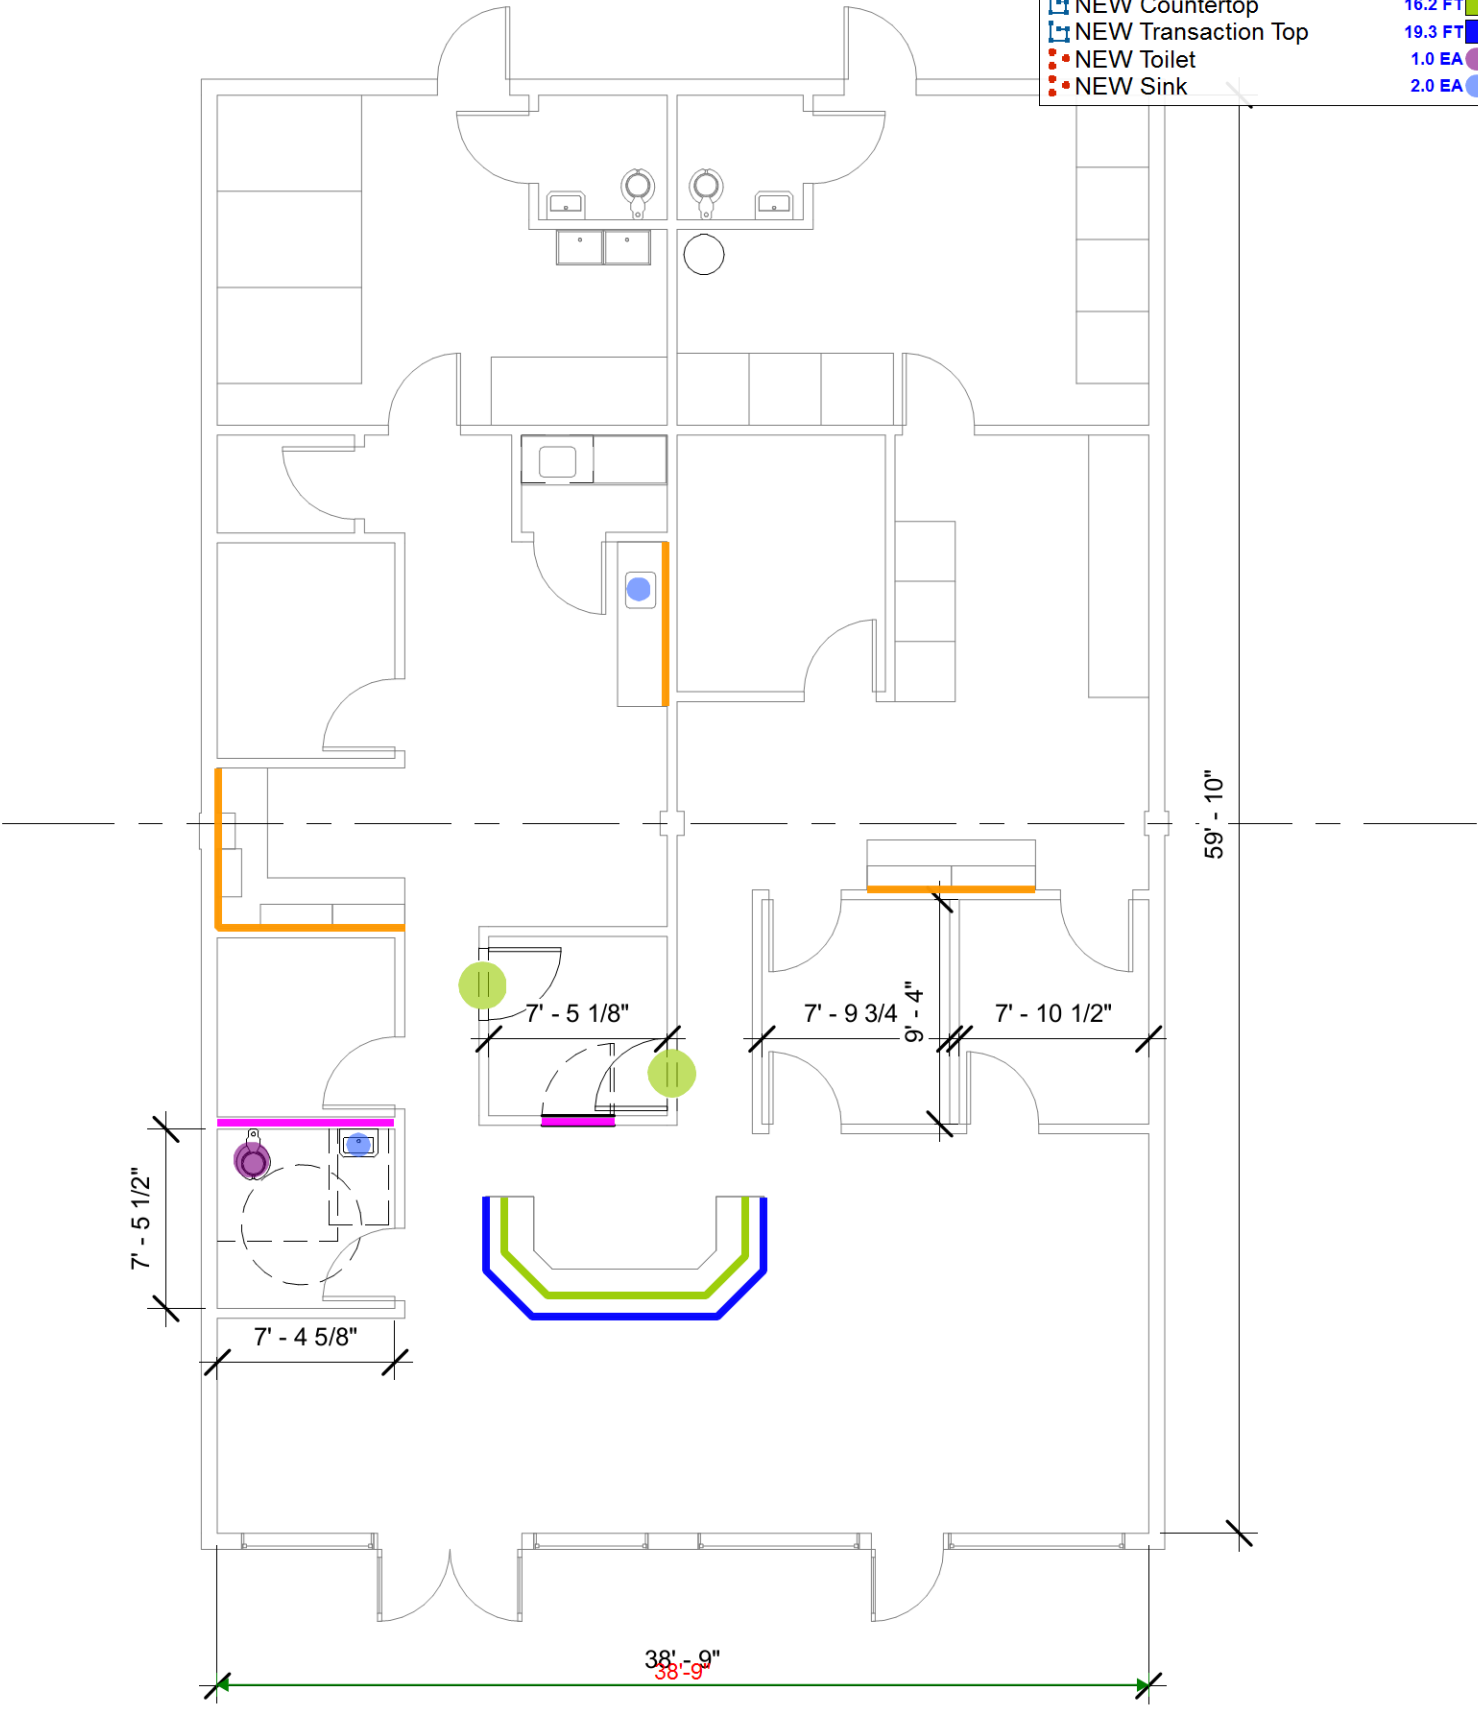

	DEMO Display Casework	24.7 FT	
	DEMO Benches	36.7 FT	
	DEMO Countertop	35.4 FT	
	DEMO Casework	34.3 FT	
	DEMO Interior Door	1.0 EA	
	DEMO Interior Partitions	10.4 FT	
	DEMO Sink	2.0 EA	

1 Floor Plan
1/8" = 1'-0"

DEMO Vinyl Base	643.3 FT	
Strip Concrete	460.6 SQ FT	
DEMO Broadloom Carpet	54.9 SQ FT	
DEMO VCT	54.7 SQ FT	
DEMO Sheet Vinyl	1,560.2 SQ FT	

1 Floor Plan
1/8" = 1'-0"

-  NEW Interior Partition - To G... 10.4 FT
-  NEW Interior Door & Frame 2.0 EA
-  NEW Casework (Upper & L... 28.2 FT
-  NEW Countertop 16.2 FT
-  NEW Transaction Top 19.3 FT
-  NEW Toilet 1.0 EA
-  NEW Sink 2.0 EA

1 Floor Plan
1/8" = 1'-0"

 PAINT Walls	755.3 FT
 Paint Interior Door & Frame	21.0 EA

1 Floor Plan
1/8" = 1'-0"

	NEW Vinyl Base	774.6 FT	
	NEW VCT	54.7 SQ FT	
	NEW Broadloom Carpet	6.1 SQ YD	
	NEW Sheet Vinyl	1,560.1 SQ FT	
	New Epoxy Paint on Con...	460.6 SQ FT	

1 Floor Plan
1/8" = 1'-0"

NEW Ceiling Tile 3,337.0 SQ FT

1 Floor Plan
1/8" = 1'-0"