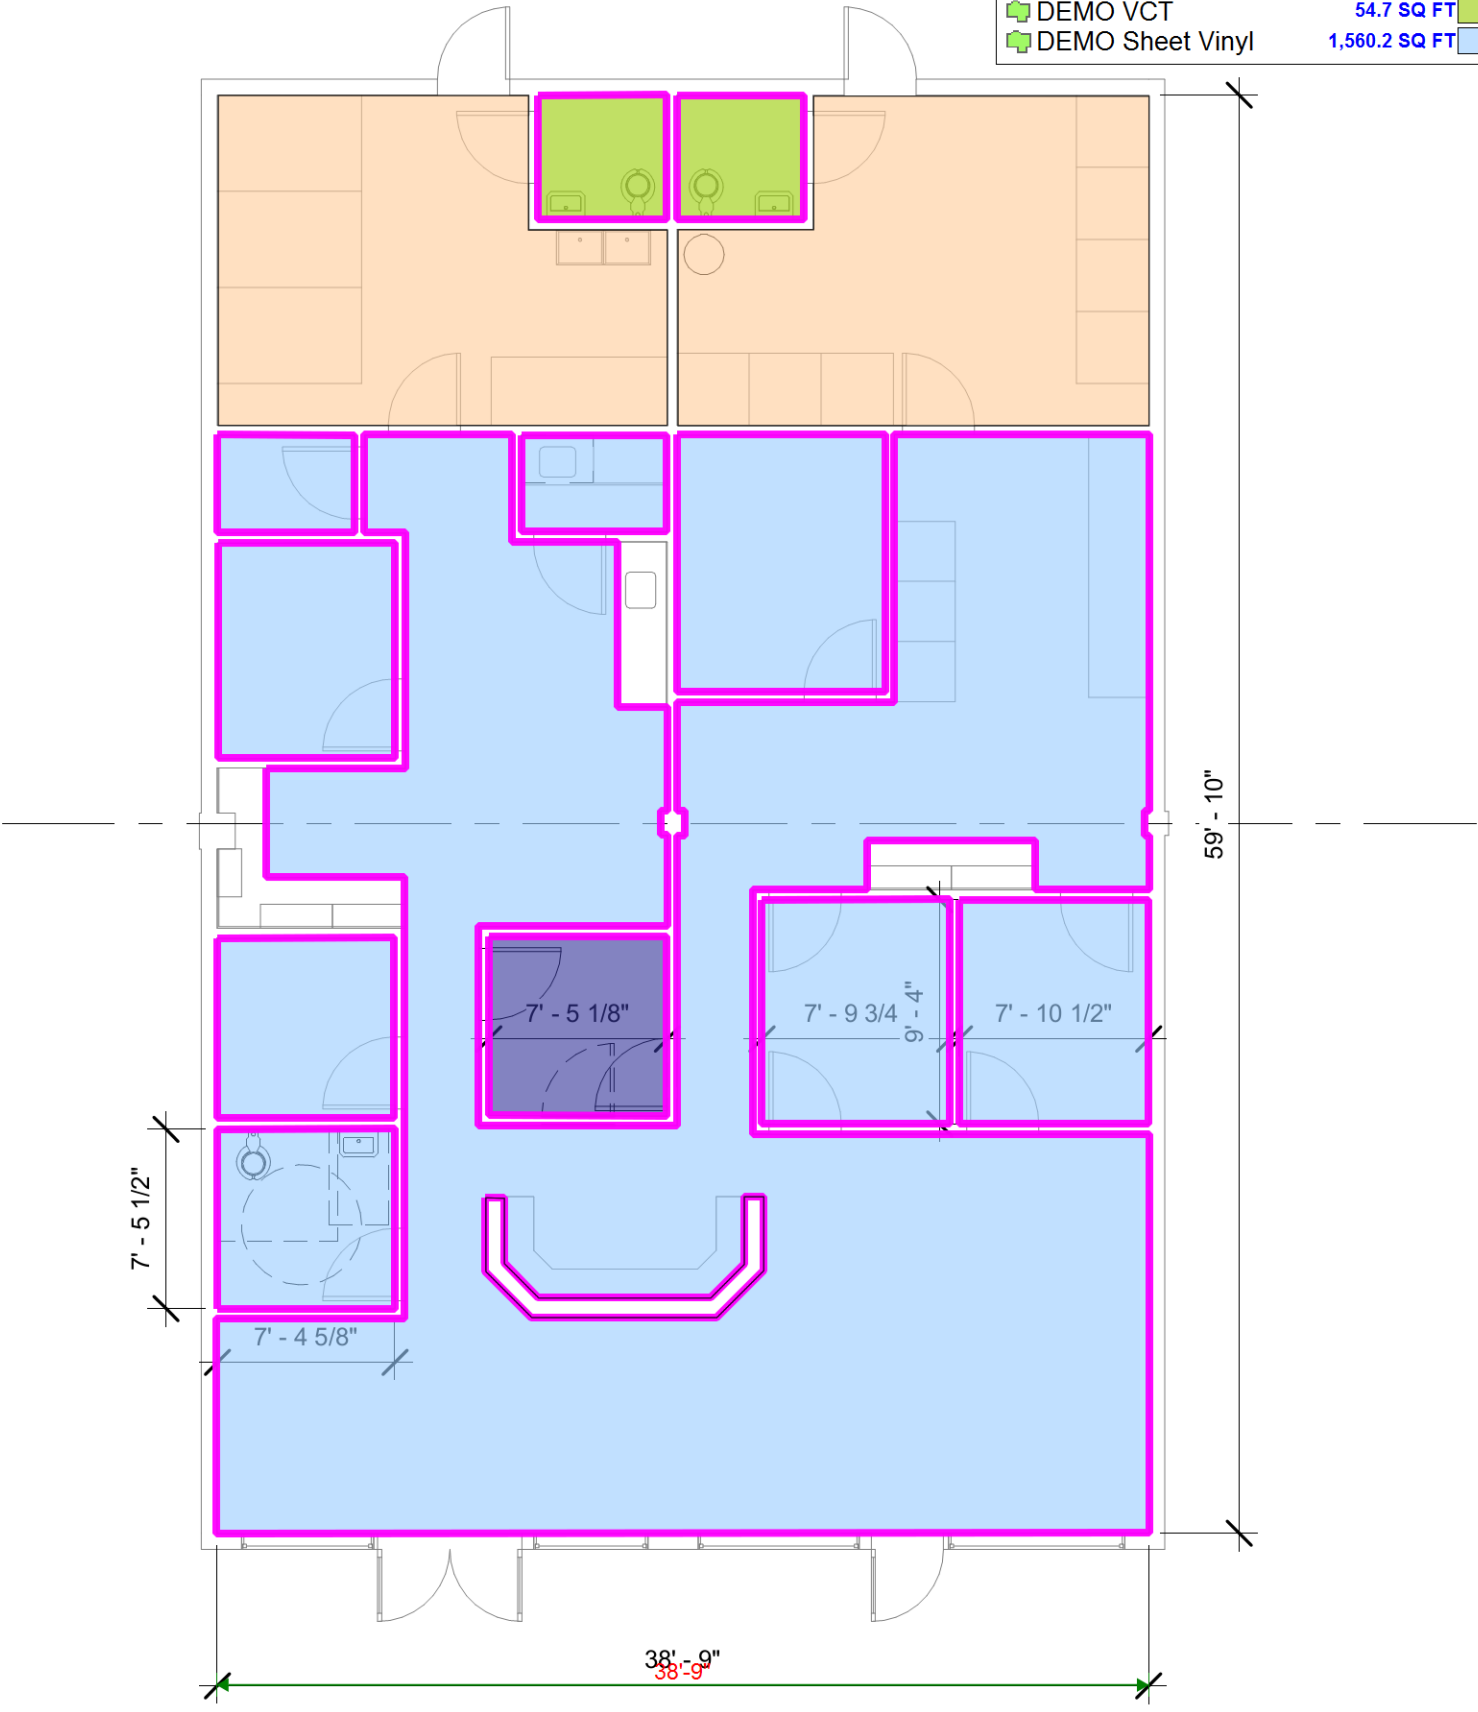

	DEMO Display Casework	24.7 FT	
	DEMO Benches	36.7 FT	
	DEMO Countertop	35.4 FT	
	DEMO Casework	34.3 FT	
	DEMO Interior Door	1.0 EA	
	DEMO Interior Partitions	10.4 FT	
	DEMO Sink	2.0 EA	

1 Floor Plan
1/8" = 1'-0"

DEMO Vinyl Base	643.3 FT	
Strip Concrete	460.6 SQ FT	
DEMO Broadloom Carpet	54.9 SQ FT	
DEMO VCT	54.7 SQ FT	
DEMO Sheet Vinyl	1,560.2 SQ FT	

1 Floor Plan
1/8" = 1'-0"

-  NEW Interior Partition - To G... 10.4 FT
-  NEW Interior Door & Frame 2.0 EA
-  NEW Casework (Upper & L... 28.2 FT
-  NEW Countertop 16.2 FT
-  NEW Transaction Top 19.3 FT
-  NEW Toilet 1.0 EA
-  NEW Sink 2.0 EA

1 Floor Plan
1/8" = 1'-0"

 PAINT Walls	755.3 FT
 Paint Interior Door & Frame	21.0 EA

1 Floor Plan
1/8" = 1'-0"

	NEW Vinyl Base	774.6 FT	
	NEW VCT	54.7 SQ FT	
	NEW Broadloom Carpet	6.1 SQ YD	
	NEW Sheet Vinyl	1,560.1 SQ FT	
	New Epoxy Paint on Con...	460.6 SQ FT	

1 Floor Plan
1/8" = 1'-0"

NEW Ceiling Tile 3,337.0 SQ FT

1 Floor Plan
1/8" = 1'-0"