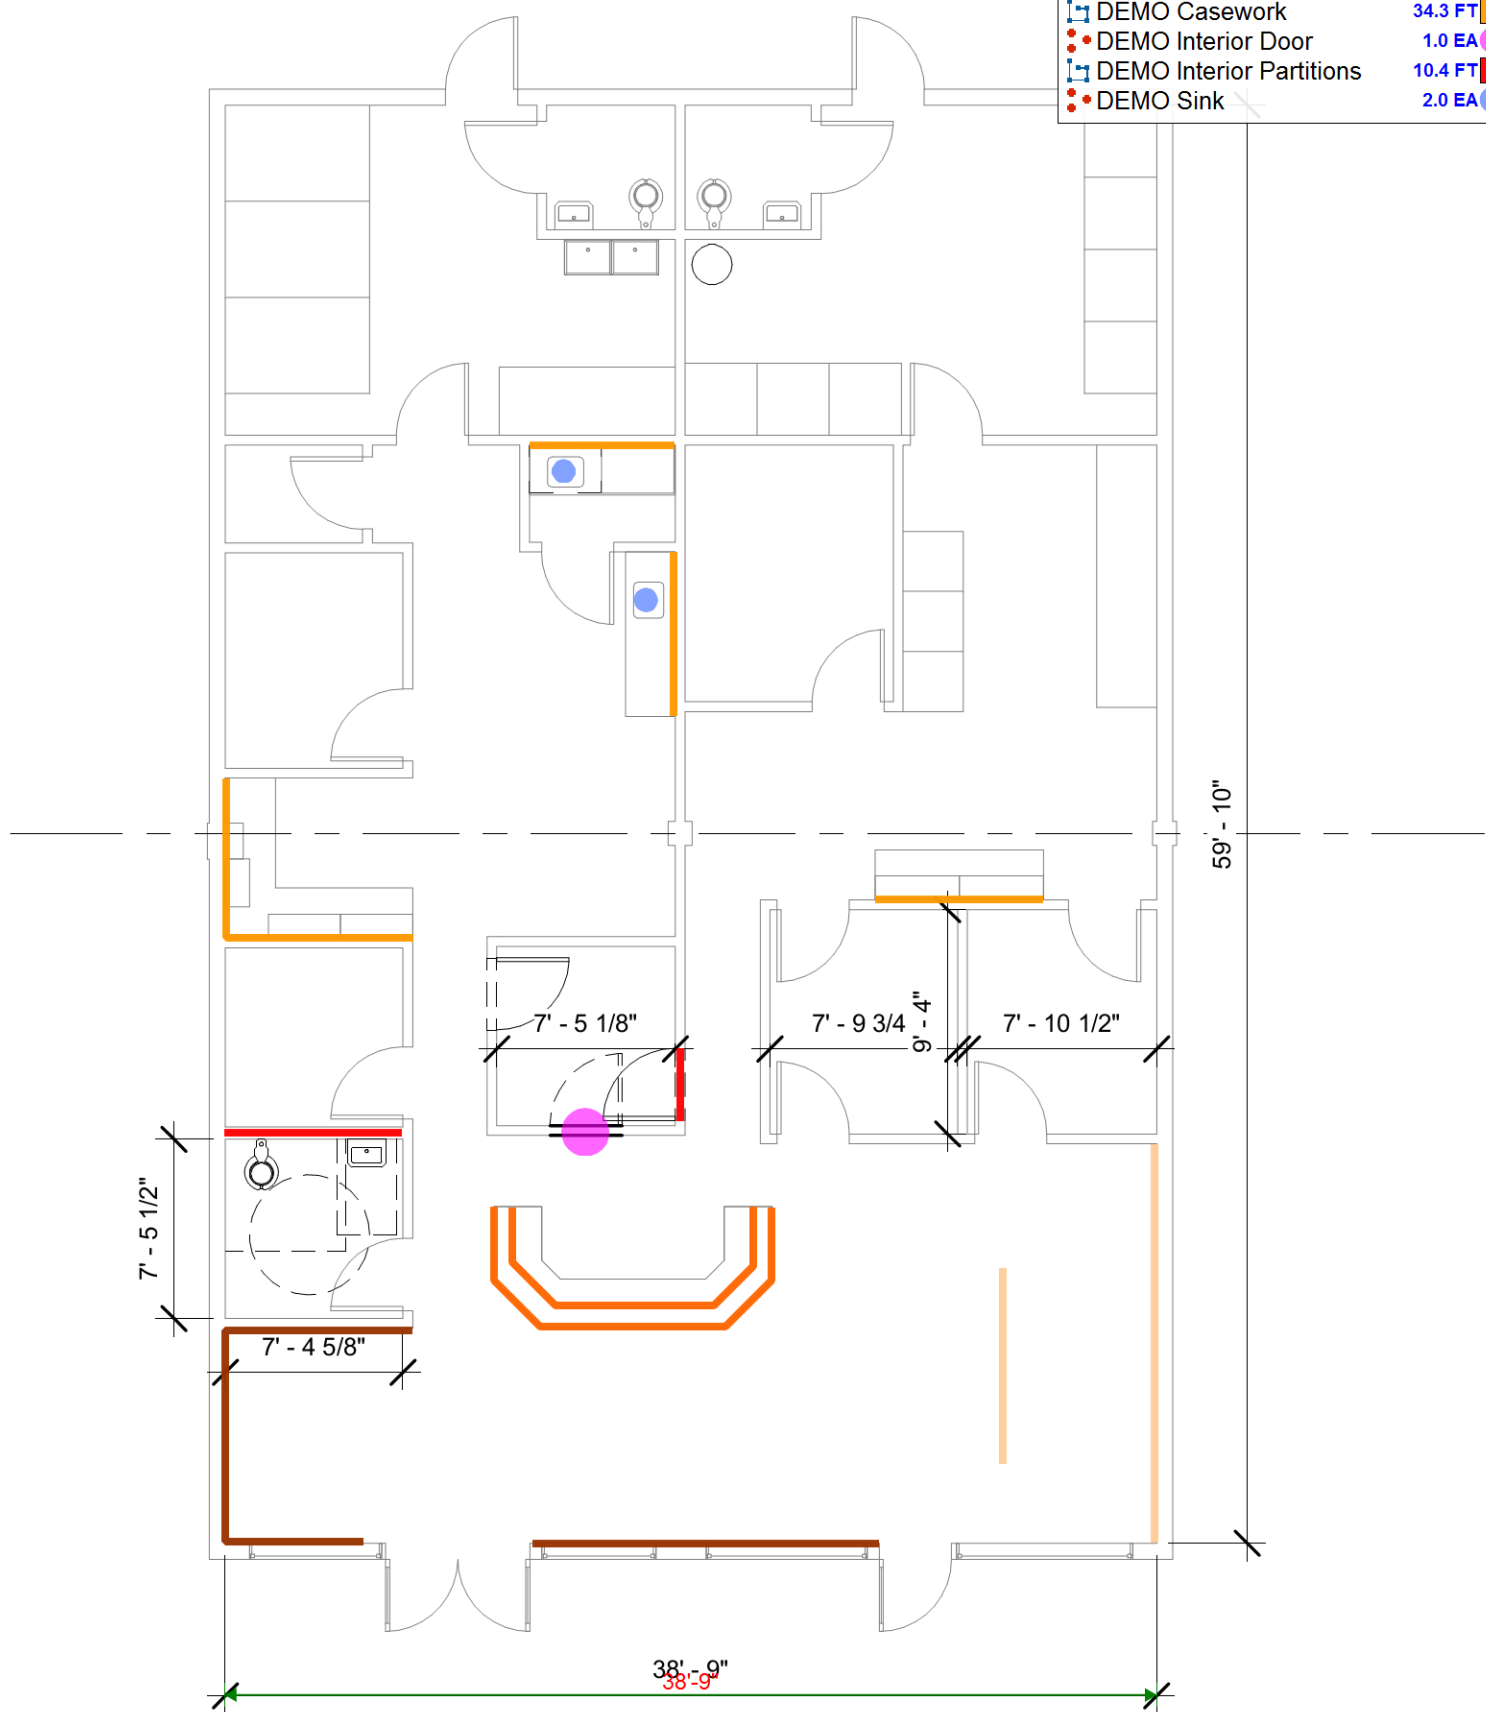

	DEMO Display Casework	24.7 FT	
	DEMO Benches	36.7 FT	
	DEMO Countertop	35.4 FT	
	DEMO Casework	34.3 FT	
	DEMO Interior Door	1.0 EA	
	DEMO Interior Partitions	10.4 FT	
	DEMO Sink	2.0 EA	

1 Floor Plan
1/8" = 1'-0"

DEMO Vinyl Base	643.3 FT	
Strip Concrete	460.6 SQ FT	
DEMO Broadloom Carpet	54.9 SQ FT	
DEMO VCT	54.7 SQ FT	
DEMO Sheet Vinyl	1,560.2 SQ FT	

1 Floor Plan
1/8" = 1'-0"

-  NEW Interior Partition - To G... 10.4 FT
-  NEW Interior Door & Frame 2.0 EA
-  NEW Casework (Upper & L... 28.2 FT
-  NEW Countertop 16.2 FT
-  NEW Transaction Top 19.3 FT
-  NEW Toilet 1.0 EA
-  NEW Sink 2.0 EA

1 Floor Plan
1/8" = 1'-0"

 PAINT Walls	755.3 FT
 Paint Interior Door & Frame	21.0 EA

1 Floor Plan
1/8" = 1'-0"

	NEW Vinyl Base	774.6 FT	
	NEW VCT	54.7 SQ FT	
	NEW Broadloom Carpet	6.1 SQ YD	
	NEW Sheet Vinyl	1,560.1 SQ FT	
	New Epoxy Paint on Con...	460.6 SQ FT	

1 Floor Plan
1/8" = 1'-0"

NEW Ceiling Tile 3,337.0 SQ FT

1 Floor Plan
1/8" = 1'-0"